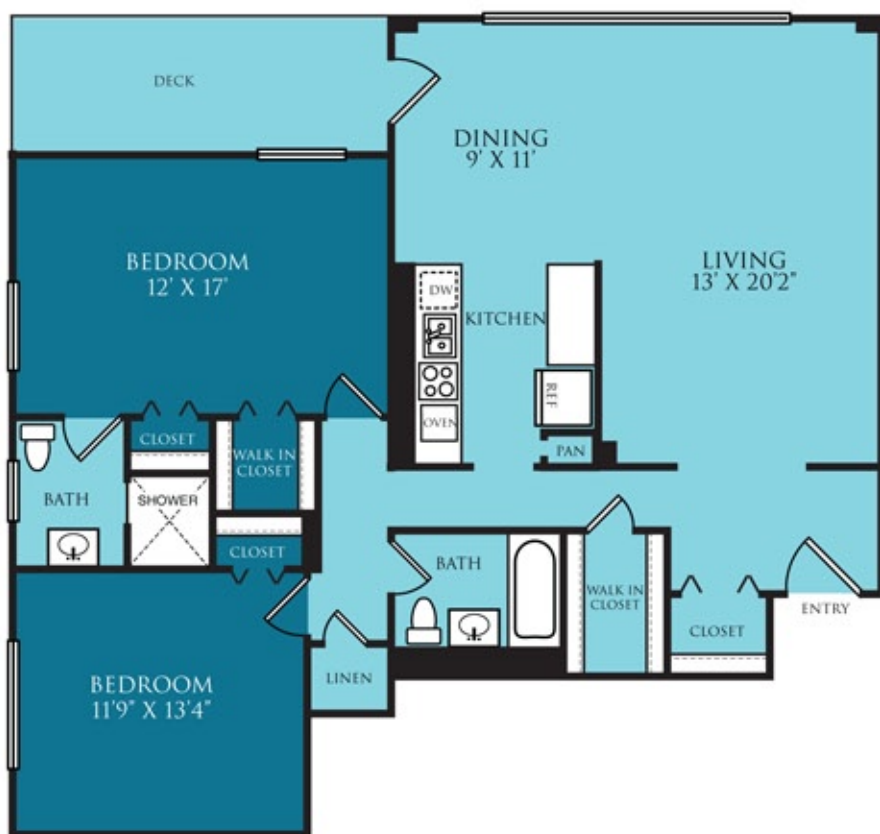

# SEA VERGE

OCEANFRONT RENTALS

**LT  
STARGAZER**

2 BED

[AMENITIES]

[UNIT #]

[RENT]

2 BATH

[DEPOSIT]

1150 SQ. FT.

[VIEW]

[FEES]

\*SQUARE FOOTAGE IS APPROXIMATE