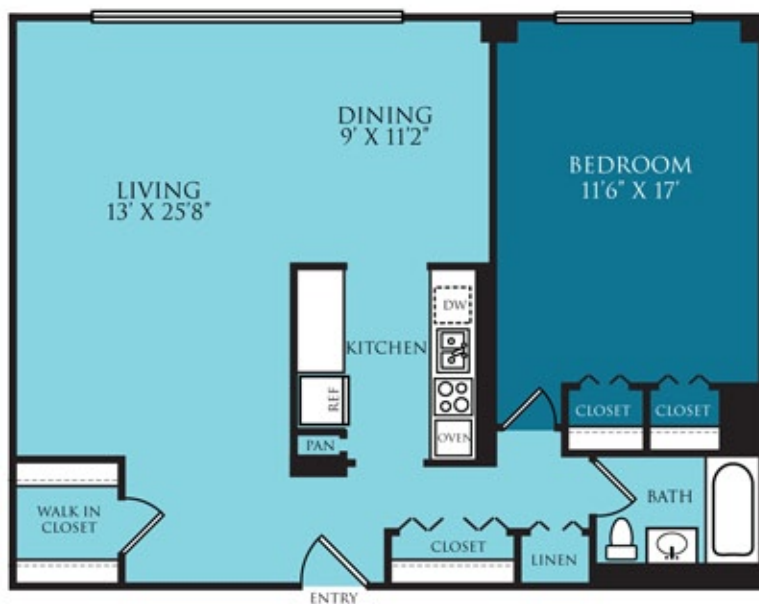

SEA VERGE

OCEANFRONT RENTALS

U
ATLANTIC

1 BED

[AMENITIES]

[UNIT #]

[RENT]

1 BATH

[DEPOSIT]

875 SQ. FT.

[VIEW]

[FEES]

*SQUARE FOOTAGE IS APPROXIMATE